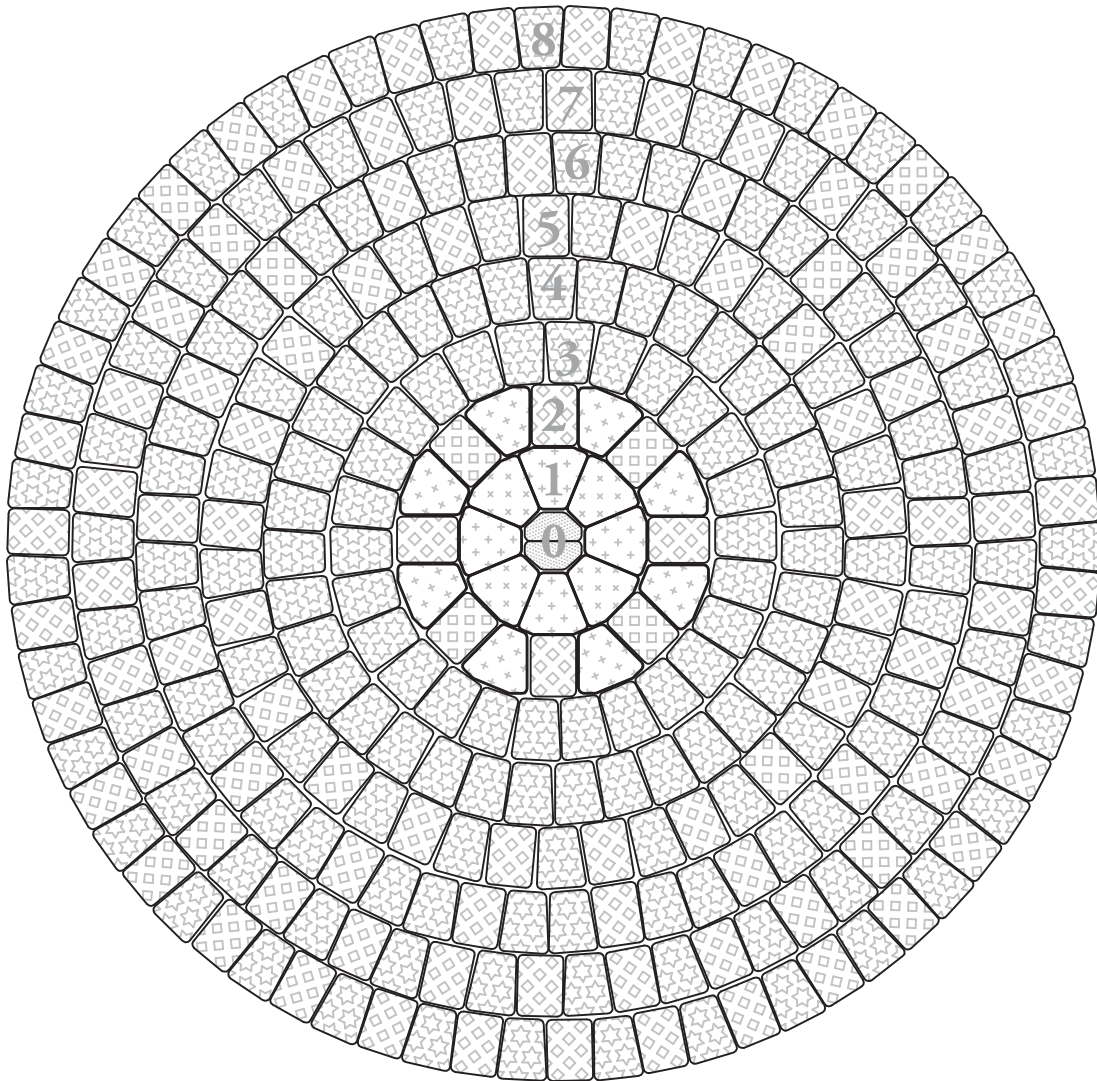

PAVERS • WALLS

Circle Patterns

STANDARD / TREVIA CIRCLE INSTALLATION

Big
Circle

Rectangle

Small
Circle

Half
Center

Circle 0: .5 Ft Diam.
2 Half Center

Circle 1: 1.6 Ft Diam.
8 Small Circle

Circle 2: 2.7 Ft Diam.
8 Small Circle
8 Big Rectangle

Circle 3: 3.8 Ft Diam.
26 Big Circle

Circle 4: 4.9 Ft Diam.
35 Big Circle

Circle 5: 6 Ft Diam.
21 Big Circle
21 Big Rectangle

Circle 6: 7.1 Ft Diam.
35 Big Circle

Circle 7: 8.2 Ft Diam.
30 Big Circle

Circle 8: 9.3 Ft Diam.
35 Big Circle
34 Big Rectangle