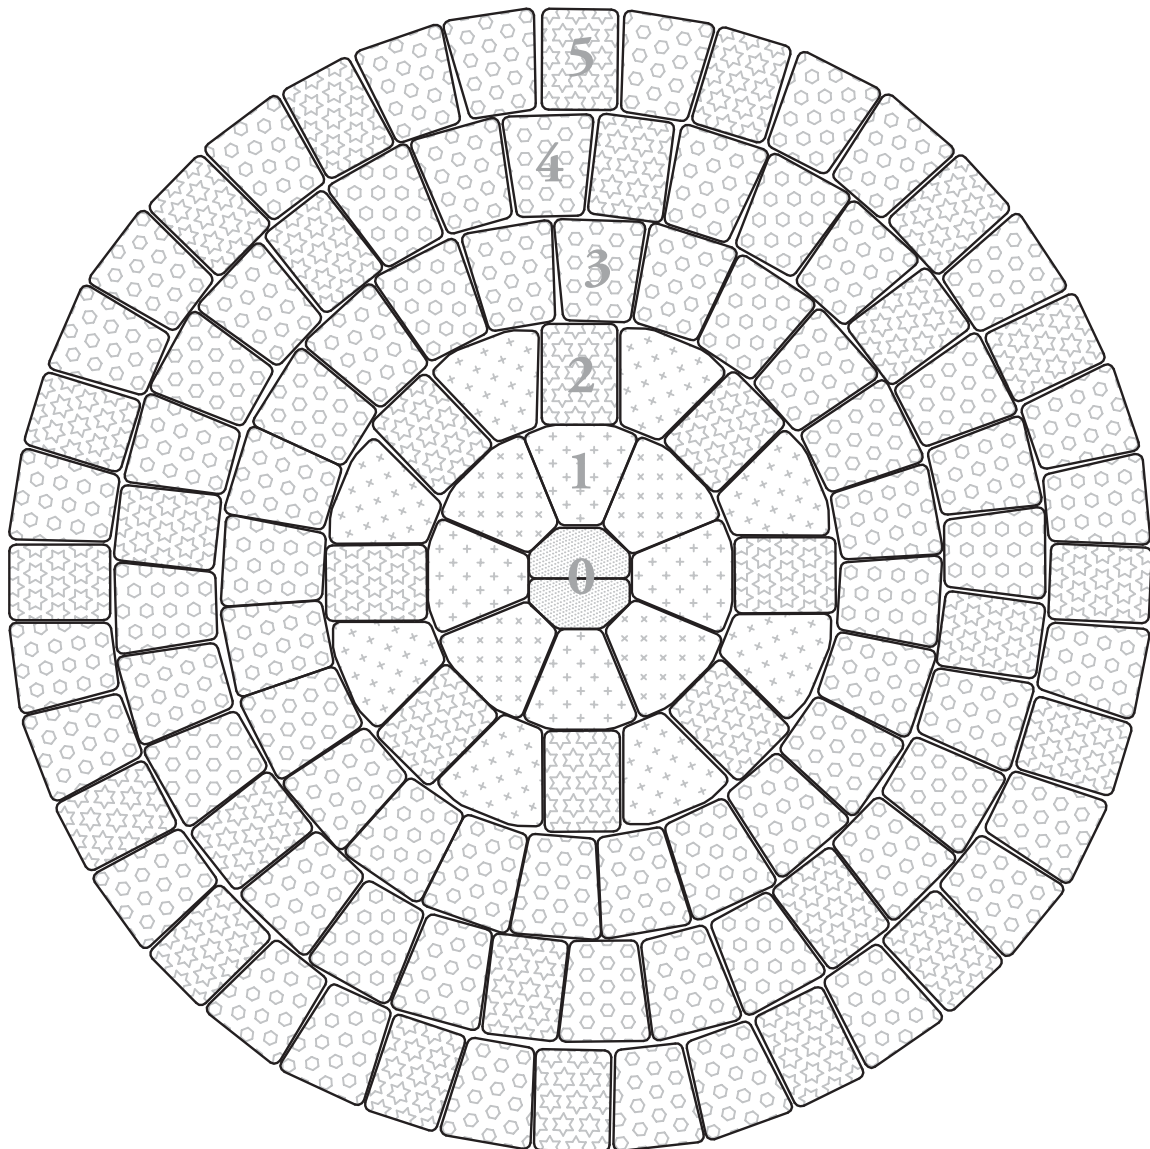

Circle Patterns

BELAIR CIRCLE INSTALLATION

Rectangle

Big
Circle

Small
Circle

Half
Center

Circle 0: .8 Ft Diam.
2 Half Center

Circle 1: 2.5 Ft Diam.
8 Small Circle

Circle 2: 4 Ft Diam.
8 Small Circle
8 Rectangle

Circle 3: 5.7 Ft Diam.
24 Big Circle

Circle 4: 7.3 Ft Diam.
24 Big Circle
8 Rectangle

Circle 5: 8.9 Ft Diam.
24 Big Circle
16 Rectangle